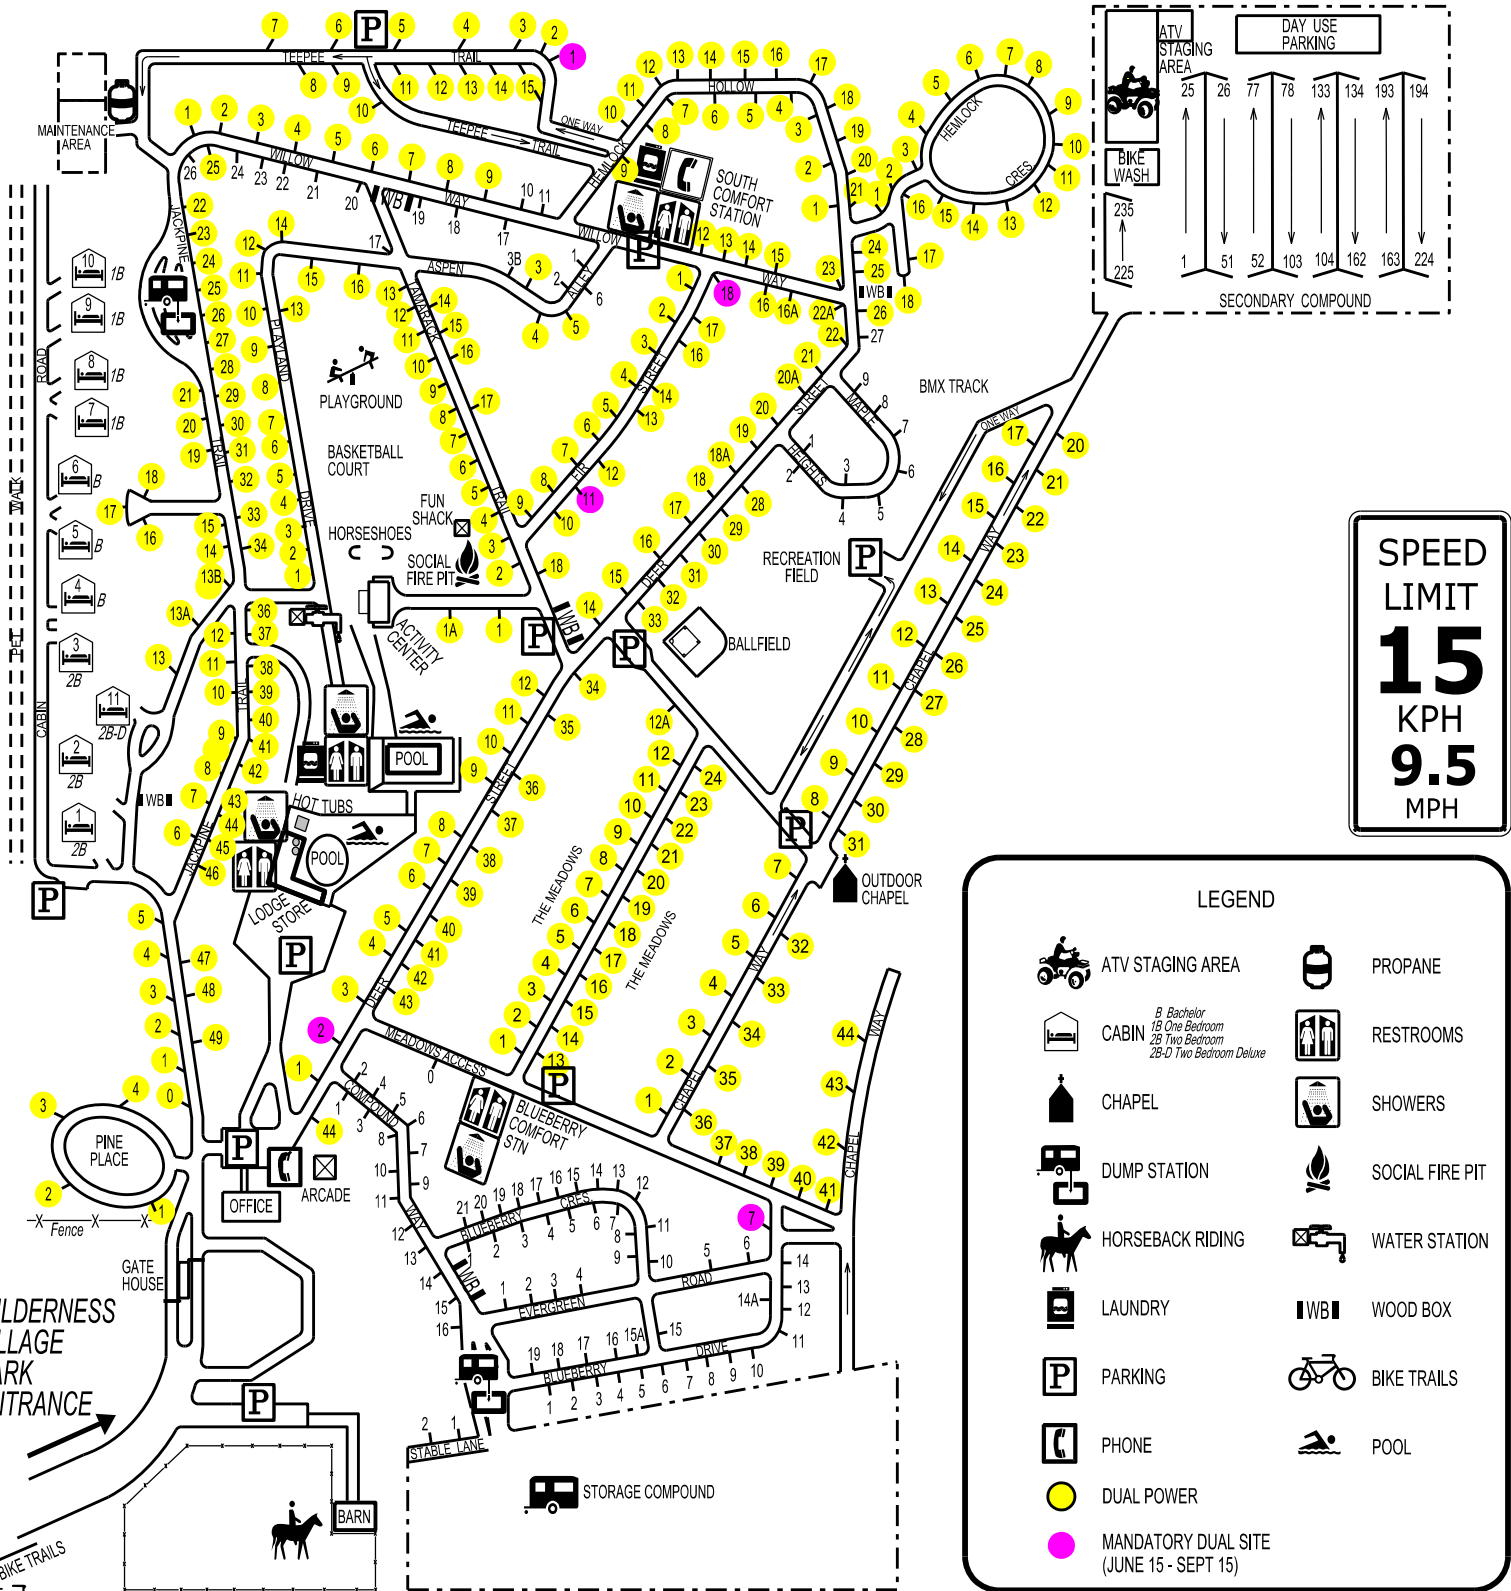

Wilderness Village

Rocky Mountain House
Alberta, Canada

403-845-2145

SPEED
LIMIT
15
KPH
9.5
MPH

LEGEND

- ATV STAGING AREA
- CABIN
B Bachelor
1B One Bedroom
2B Two Bedroom
2B-D Two Bedroom Deluxe
- CHAPEL
- DUMP STATION
- HORSEBACK RIDING
- LAUNDRY
- PARKING
- PHONE
- DUAL POWER
- MANDATORY DUAL SITE
(JUNE 15 - SEPT 15)
- PROPANE
- RESTROOMS
- SHOWERS
- SOCIAL FIRE PIT
- WATER STATION
- WOOD BOX
- BIKE TRAILS
- POOL