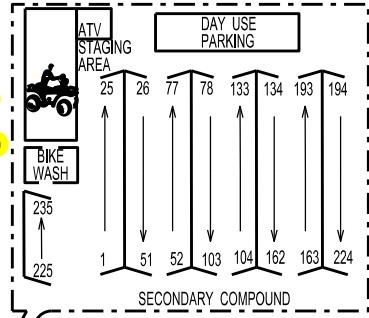

Wilderness Village

Rocky Mountain House
Alberta, Canada

403-845-2145

SPEED LIMIT
15
KPH
9.5
MPH

LEGEND

ATV STAGING AREA	PROPANE
CABIN <small>B Bachelor 1B One Bedroom 2B Two Bedroom 2B-D Two Bedroom Deluxe</small>	RESTROOMS
CHAPEL	SHOWERS
DUMP STATION	SOCIAL FIRE PIT
HORSEBACK RIDING	WATER STATION
LAUNDRY	WOOD BOX
PARKING	BIKE TRAILS
PHONE	POOL
DUAL POWER	