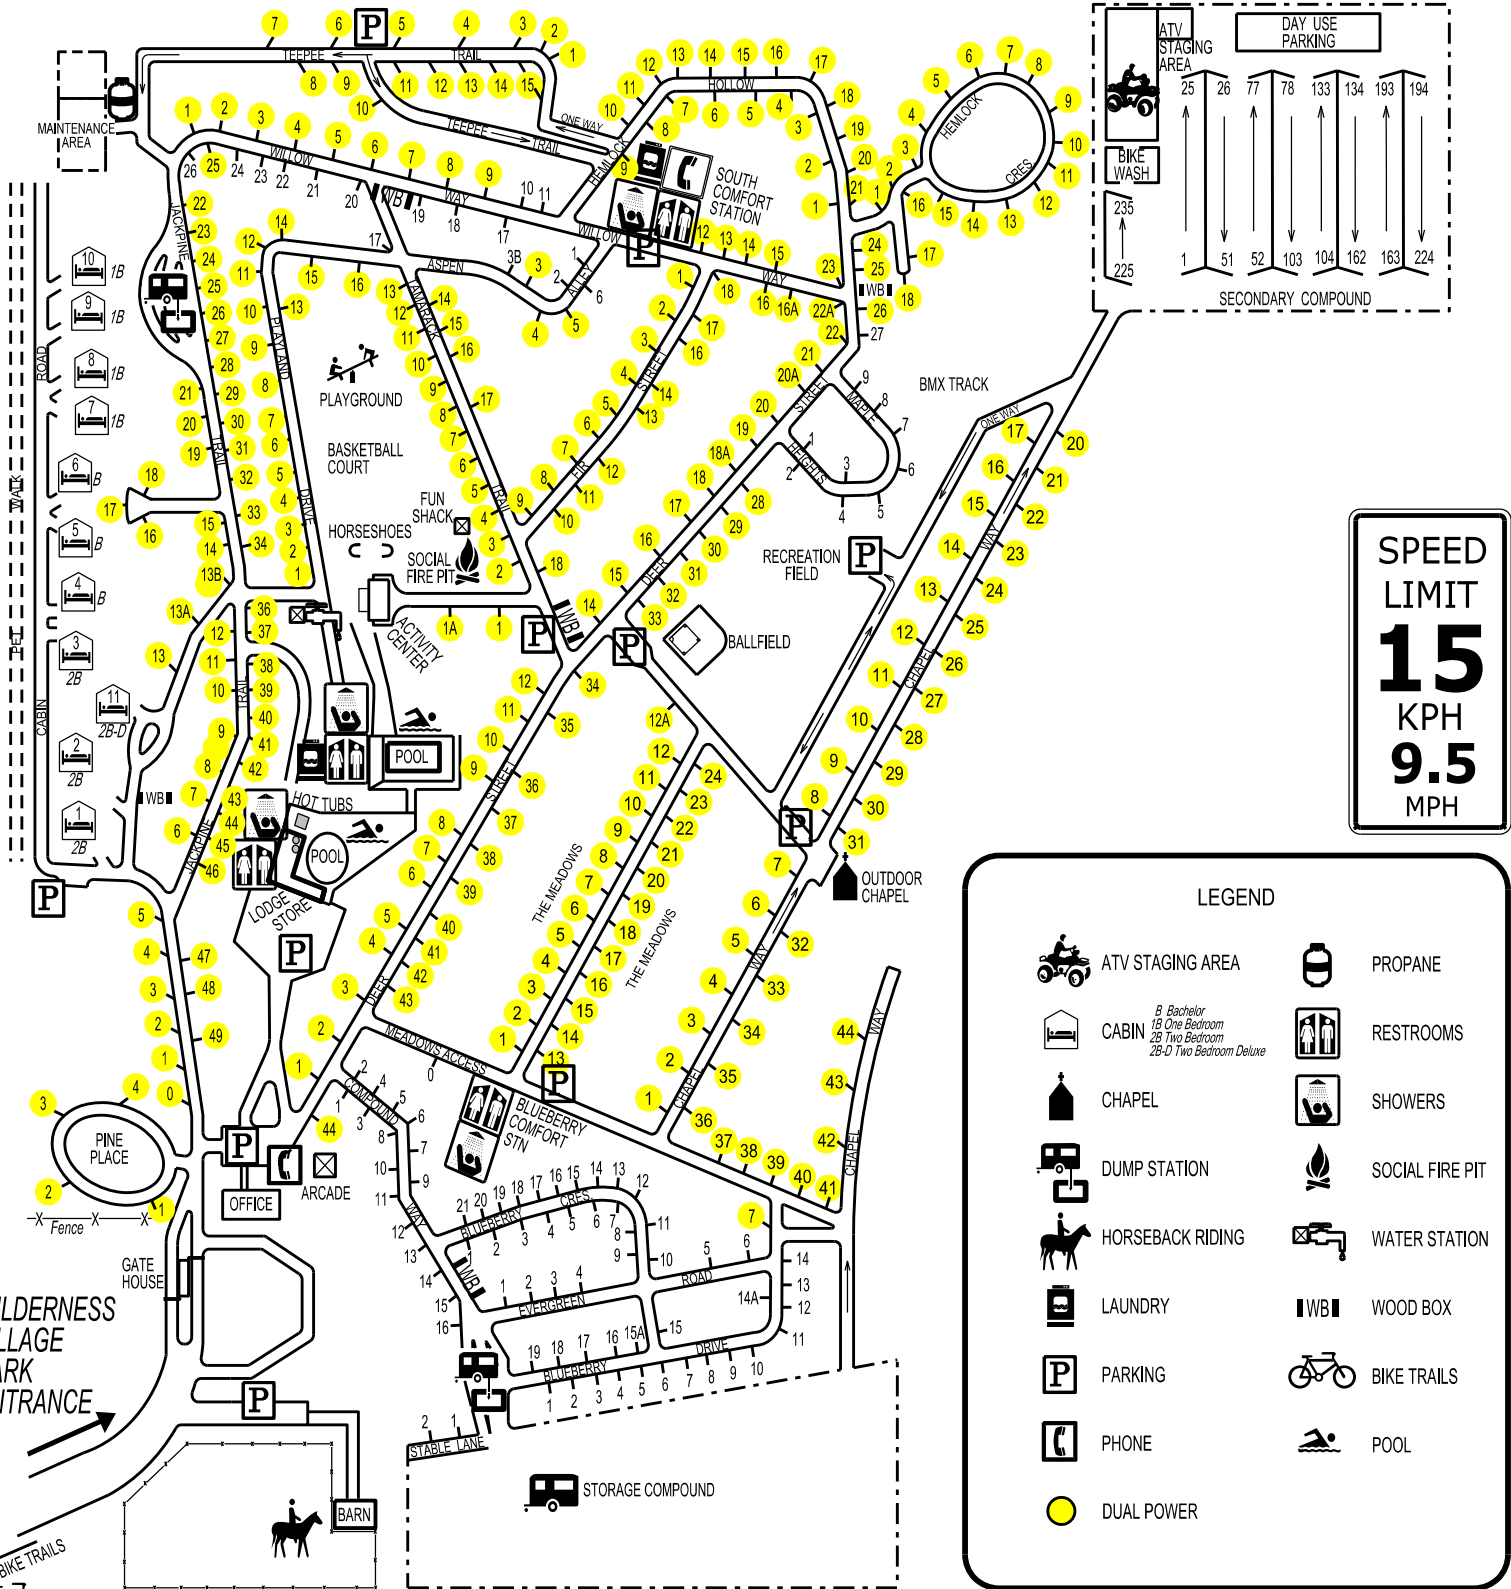

Wilderness Village

Rocky Mountain House
Alberta, Canada

403-845-2145

SPEED LIMIT
15
KPH
9.5
MPH

LEGEND

ATV STAGING AREA	PROPANE
CABIN <small>B Bachelor 1B One Bedroom 2B Two Bedroom 2B-D Two Bedroom Deluxe</small>	RESTROOMS
CHAPEL	SHOWERS
DUMP STATION	SOCIAL FIRE PIT
HORSEBACK RIDING	WATER STATION
LAUNDRY	WOOD BOX
PARKING	BIKE TRAILS
PHONE	POOL
DUAL POWER	